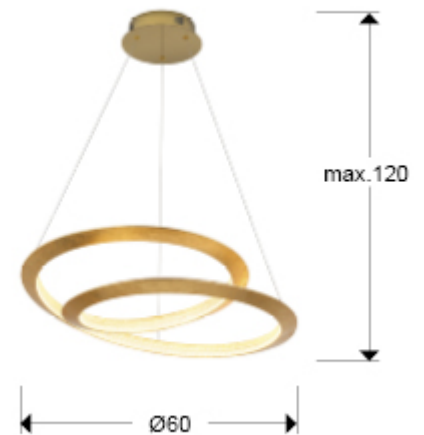

Eternity

165723

Pendants

Lamp made of metal finished in gold leaves and gold plating.
Diffuser of clear acrylic pieces. 45W LED, 2,465 lm, 3,000 K.

This product includes LED drivers with 0-10V dimming.
To use with a wall switch, use only this type of dimmers.
Any other would damage the LED driver · This lamp is
supplied with GRAVITY TOGGLES, to improve ceiling
fixing.

GENERAL INFORMATION

Catalogue: i42 Iluminación
Page: 108
EAN Code: 8435435336882
Type: Pendants
Collection: Eternity

SIZES

Sizes: Ø 60.0 ↑ 15.0 cm
Height when installed: 55.0/ max. 120.0 cm
Weight: 2.3 Kg

SIZES WITH PACKAGING

Weight: 4.2 Kg
Volume: 0.0890m³
Sizes: ↔ 65.0 ↓ 21.0 ↗ 65.0 cm

TECHNICAL INFORMATION

IP protection: IP 20
Electric class: Class 1
Maximum power: 45W
Voltage: 180/240 V
Frequency: 50/60 Hz
Colour temperature: 3,000 K
Average lifespan: 50,000 h
Power factor: >0.95
CRI: >80